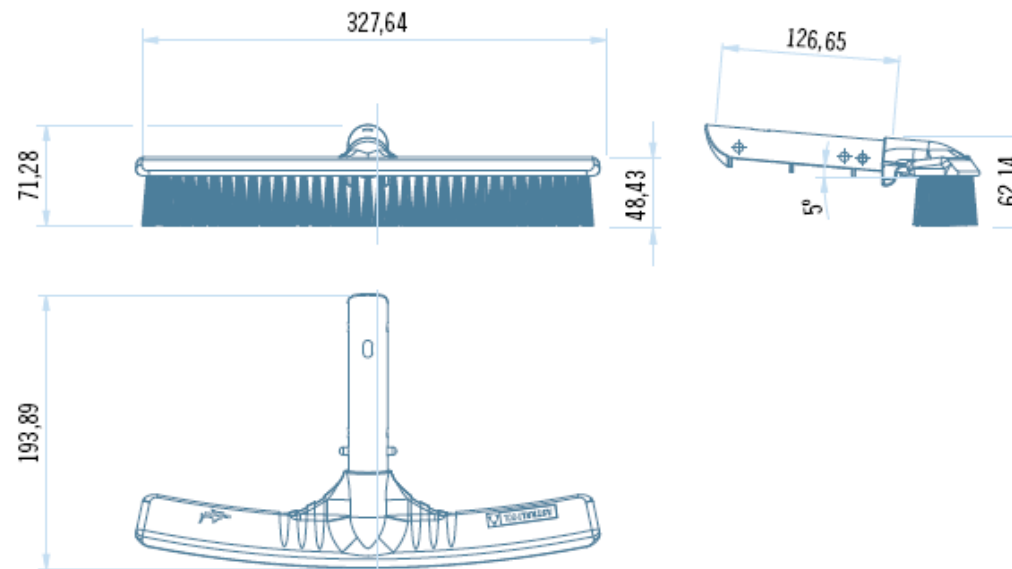

PRODUCTO: **Cepillo de pared (36616)**PRODUCT: **Wall brush (36616)**Modelo pared.
Wall model

En mm/ in mm