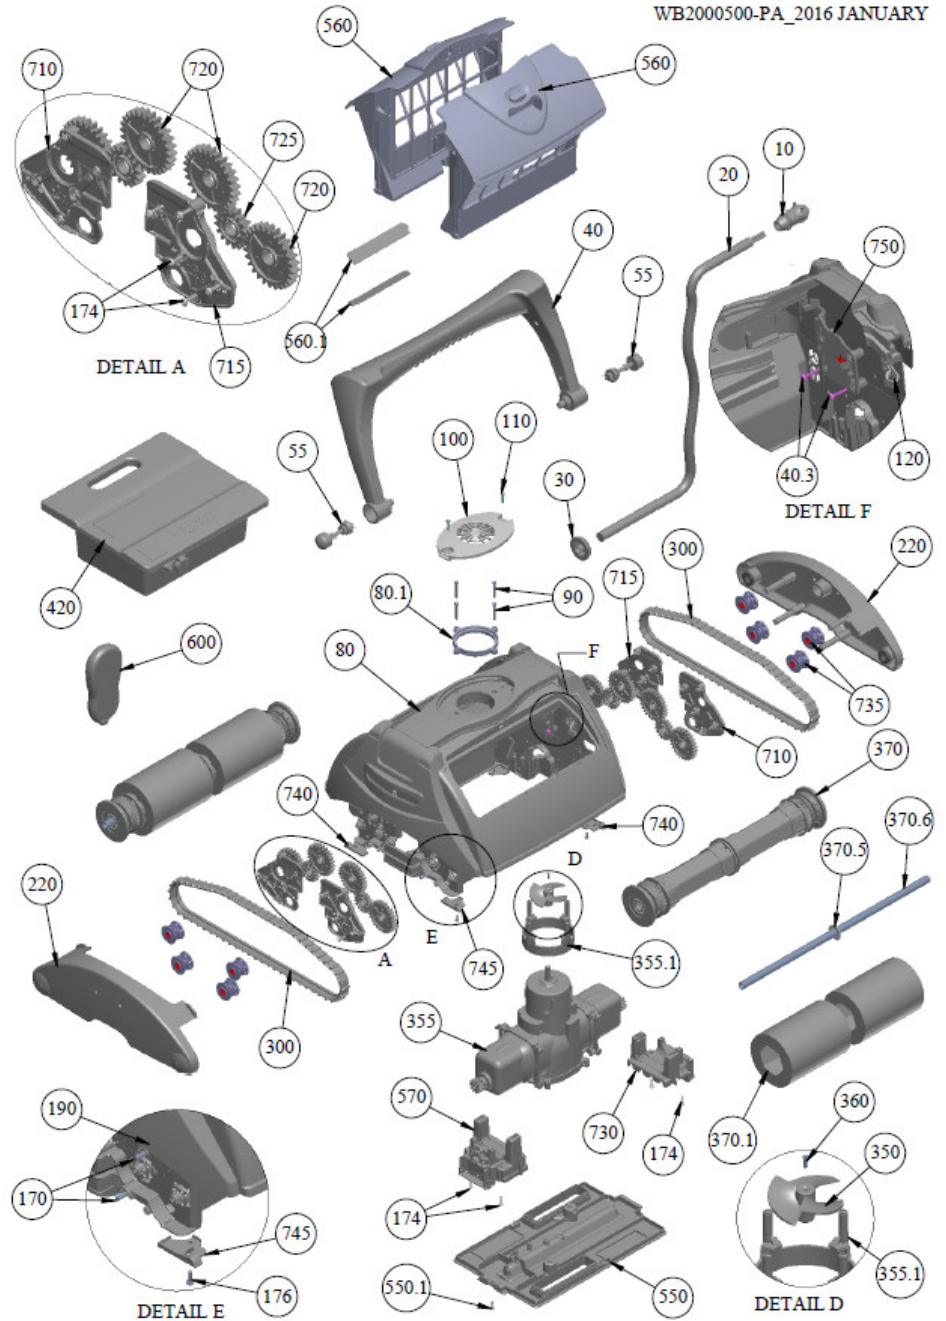

Part List

RERD-NANB-S7D13

ROBOT TYPHOON SUPREME 7 DUO 66482 2W

Revision: 2016

Item no.	Part no.	Description	Qty.
10.0	PL00002M	4 PIN PLUG	1
20.0	WA00082CGL	FLOAT CABLE ASSY	1
30.0	1623	SEALING GROMMET	1
40.0	AS1045402	HANDLE ASSY	1
40.3	HW0007000	SCREW EJOT PT KA 50x20	2
55.0	SK00004BL	PIN ASSY FOR HANDLE	2
80.0	AS1014110	BODY ASSY	1
80.1	PP0064500	SPACER FOR NANA 7mm	1
90.0	2500	SCREW #8X1.175 PH PN	4
100.0	PP00059YL	OUTLET TOP	1
110.0	5061	SCREW 6-32X58 SS PH PA	2
120.0	2105	P-CLIP 12	1
170.0	2700	SCREW #8X1116 PHIL.	8
174.0	HW0005800	SCREW EJOT PT KA 40x14 WN1412	24
176.0	HW0004200	SCREW EJOT PT KB30x10	4
190.0	PP0095300	WATER OUTLET FLAP	4
220.0	AS1062300	SIDE PLATE ASSY	2
300.0	PP00949CG	TRACK BELT 65 SHORE	2
350.0	PP00952GY	PROPELLER	1
355.0	AS2904140-SP	SP MOTORS BOX ASSY D0BZ1C000	1
355.1	PP00964BK	PUMP FIXTURE FOR BREEZER	1

Item no.	Part no.	Description	Qty.
360.0	SW000069	SCREW M3X10 PHIL DIN-965	1
370.0	AS38254CG	WHEEL TUBE ASSY	4
370.1	3009AG	PVA BRUSH	2
370.5	3603	FLAT DELRIN WASHER	2
370.6	MP00233	AXLE 410 MM 12" SS 304	2
420.0	AS2722800	POWER SUPPLY (SPS 400)	1
550.0	AS1050305	BOTTOM LID ASSY	1
560.0	AS1051420	FILTER TOP ASSY YLGNAN	2
560.1	PP00672IV	INLET EXTENSION VALVE	2
570.0	AS1050952	VB ASSY FOR BREEZER	1
600.0	RC0100500	RC RES IDP INTEG RAD	1
710.0	PP0097000	LEFT SIDE PLATE BUSHING	2
715.0	PP0096900	RIGHT SIDE PLATE BUSHING	2
720.0	PP0093800	SIDE COGWHEEL BIG	8
725.0	PP0093900	SIDE COGWHEEL SMALL	4
730.0	PP0093700	OMEGA BRIDGE	1
735.0	PP0095100	TRACK BELT ROLLER	8
740.0	PP0096500	BOTTOM PROTECTOR RIGHT	2
745.0	PP0096800	BOTTOM PROTECTOR LEFT	2
750.0	PP0097200	CABLE HOLDER BREEZER	1
Not shown	PL00008F	CONNECTOR 4 PIN FEMALE	1