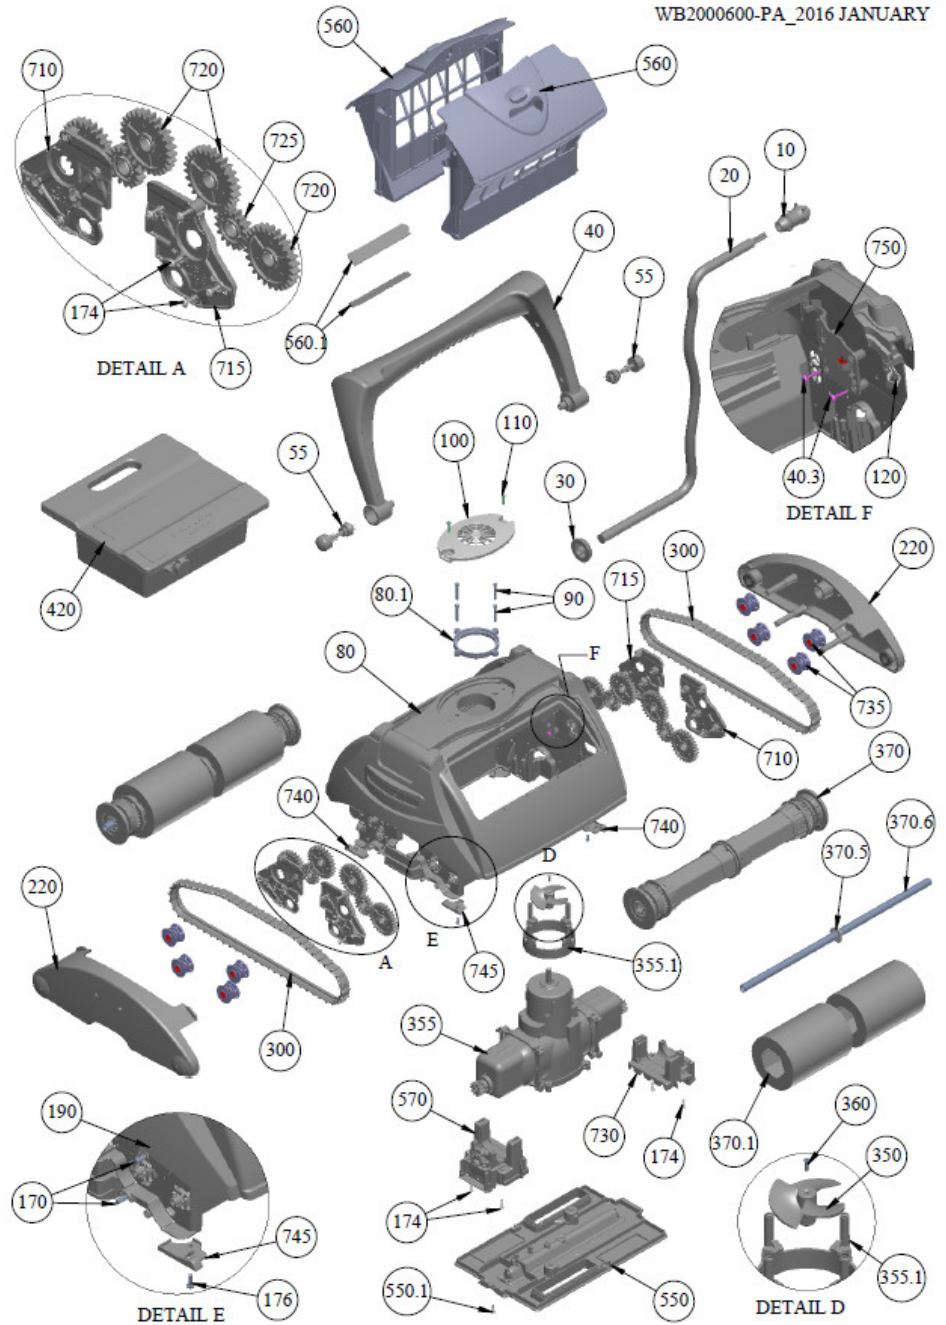

Part List

RE2D-NANB-S4D13

ROBOT TYPHOON SUPREME 4 DUO 66442 2W

Revision: 2016

Item no.	Part no.	Description	Qty.
10.0	PL00002M	4 PIN PLUG	1
20.0	WA00216CGL	FLOAT CABLE ASSY	1
30.0	1623	SEALING GROMMET	1
40.0	AS1045402	HANDLE ASSY	1
40.3	HW0007000	SCREW EJOT PT KA 50x20	2
55.0	SK00004BL	PIN ASSY FOR HANDLE	2
80.0	AS1014110	BODY ASSY	1
80.1	PP0064500	SPACER FOR NANA 7mm	1
90.0	2500	SCREW #8X1.175 PH PN	4
100.0	PP00059YL	OUTLET TOP	1
110.0	5061	SCREW 6-32X58 SS PH PA	2
120.0	HW0006700	P-CLIP 7/16 NYLON 6/6	1
170.0	2700	SCREW #8X1116 PHIL.	8
174.0	HW0005800	SCREW EJOT PT KA 40x14 WN1412	24
176.0	HW0004200	SCREW EJOT PT KB30x10	4
190.0	PP0095300	WATER OUTLET FLAP	4
220.0	AS1062300	SIDE PLATE ASSY	2
300.0	PP00949CG	TRACK BELT 65 SHORE	2
350.0	PP00952GY	PROPELLER	1
355.0	AS2904110-SP	SP MOTORS BOX ASSY D2BZ1C610	1
355.1	PP00964BK	PUMP FIXTURE FOR BREEZER	1

Item no.	Part no.	Description	Qty.
360.0	SW000069	SCREW M3X10 PHIL DIN-965	1
370.0	AS38254CG	WHEEL TUBE ASSY	4
370.1	3009AG	PVA BRUSH	2
370.5	3603	FLAT DELRIN WASHER	2
370.6	MP00233	AXLE 410 MM 12" SS 304	2
420.0	AS2722402	POWER SUPPLY (SPS BASIC)	1
550.0	AS1050304	BOTTOM LID ASSY	1
560.0	AS1051431	FILTER TOP ASSY YLFNAN	2
560.1	PP00672IV	INLET EXTENSION VALVE	2
570.0	AS1050952	VB ASSY FOR BREEZER	1
710.0	PP0097000	LEFT SIDE PLATE BUSHING	2
715.0	PP0096900	RIGHT SIDE PLATE BUSHING	2
720.0	PP0093800	SIDE COGWHEEL BIG	8
725.0	PP0093900	SIDE COGWHEEL SMALL	4
730.0	PP0093700	OMEGA BRIDGE	1
735.0	PP0095100	TRACK BELT ROLLER	8
740.0	PP0096500	BOTTOM PROTECTOR RIGHT	2
745.0	PP0096800	BOTTOM PROTECTOR LEFT	2
750.0	PP0097200	CABLE HOLDER BREEZER	1
Not shown	PL00008F	CONNECTOR 4 PIN FEMALE	1