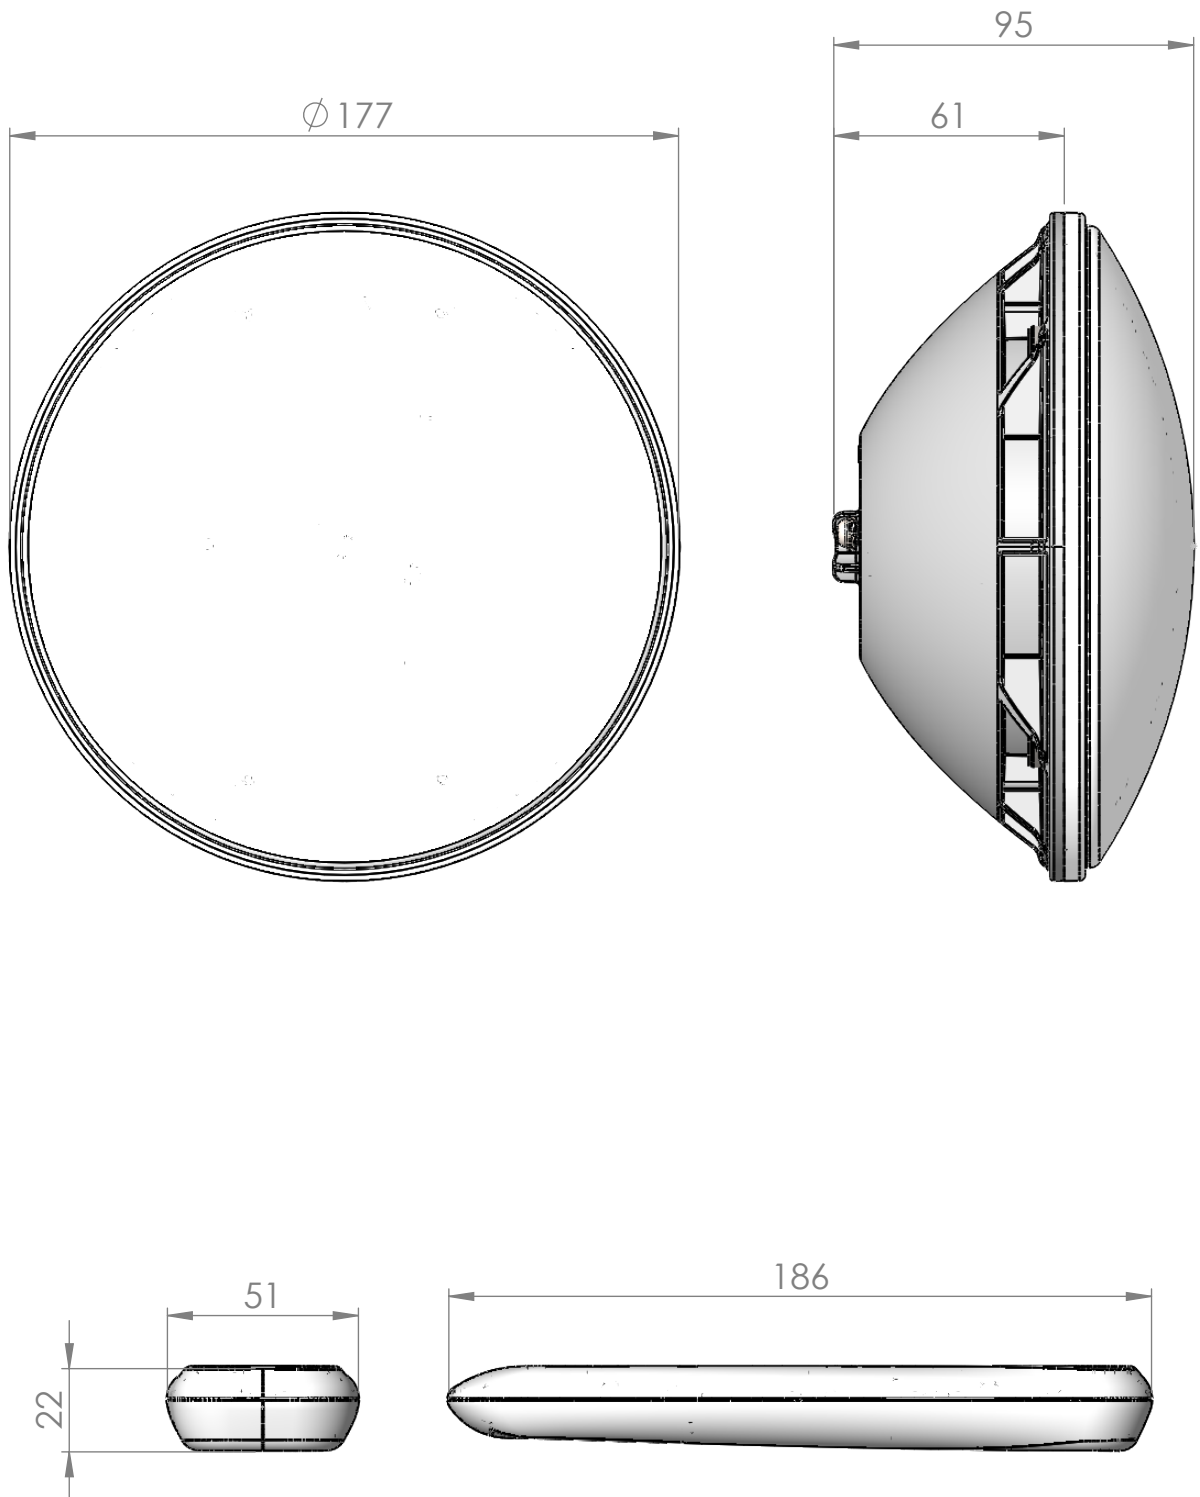

CODIGO / CODE: 75771
DESCRIPCION: LumiPlus Essential PAR56 RGB LED lamp +RC1100
DESCRIPTION: LumiPlus Essential PAR56 RGB LED lamp +RC1100

Nota: Unidades en mm
Note: Units in mm