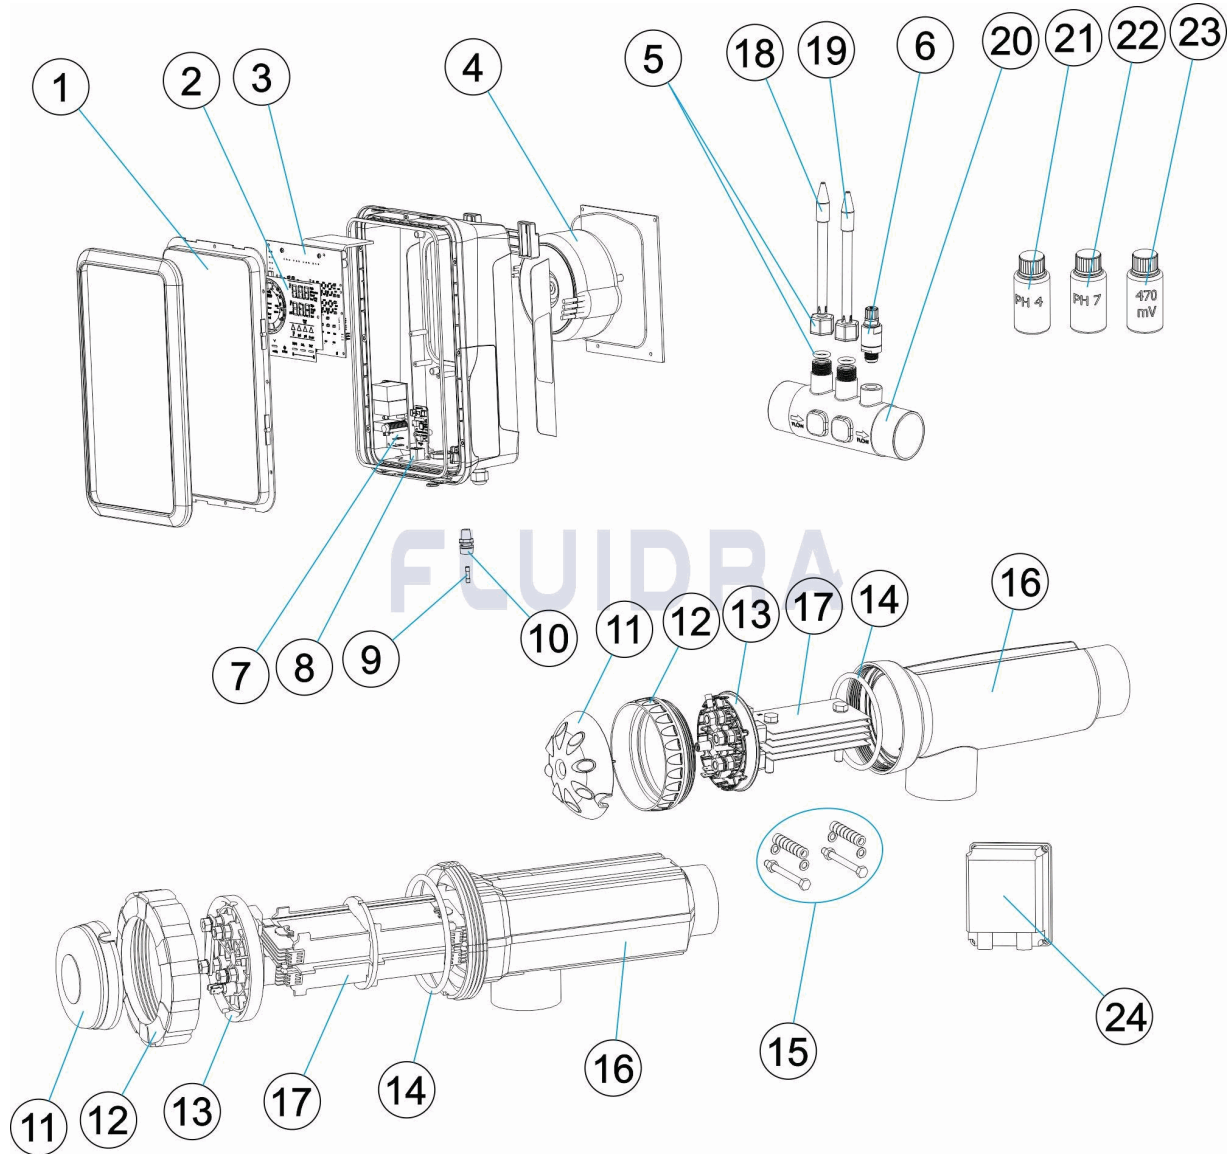

CODE 71692, 71693, 71694, 71695, 71696

DESCRIPTION: SMART NEXT

ENGLISH

POS	CODE	DESCRIPTION	QUANTITY	POS	CODE	DESCRIPTION	QUANTITY
1	4408060156	BLACK FRONT COVER		7	4408040292	PBA FILTER CONTROL	
2	4408060157	SMART NEXT KEYPAD		8	4408040365	PBA CONTROL ORP	
3	* 4408040287	POWER CARD SMN-7		9	* 4408041112	FUSE 1A	
3	* 4408040288	POWER CARD SMN-12		9	* 4408041113	FUSE 2A	
3	* 4408040289	POWER CARD SMN-21		9	* 4408041114	FUSE 3A	
3	* 4408040290	POWER CARD SMN-30		9	* 4408041204	FUSE 4A	
3	* 4408040291	POWER CARD SMN-40		10	4408040523	FUSE HOLDER 5X20	
4	* 4408040265	POWER TRANSFORMER 110 VA		11	* 4408041117	CONTACT PROTECTION COVER	
4	* 4408040266	POWER TRANSFORMER 190 VA		11	* 4408040509	CONTACT PROTECTION	
4	* 4408040267	POWER TRANSFORMER 230 VA		12	* 4408041123	CELL THREADED RING	
4	* 4408040268	POWER TRANSFORMER 340 VA		12	* 4408040508	CLOSINGNUT FOR CELL	
4	* 4408040269	POWER TRANSFORMER 440 VA		13	* 4408040074	SM/SM+/EL ELECTRODE HOLDER	
5	* 4408040604	ELECTRODE CARRIER PE 12M/M.-1/2"		13	* 4408040272	BIP ELECTRODE HOLDER	

* SEE OBSERVATIONS SHEET

CODE **71692, 71693, 71694, 71695, 71696**

DESCRIPTION: **SMART NEXT**

5	* 4408040444	SENSOR HOLDER	14	* 4408041118	CELL O-RING
6	4408040068	PH-MINUS INJECTION VALVE 3/8"	14	* 4408040510	CELL EPDM GASKET
15	* 4408040073	ELECTRODE FIXING KIT	18	60648	ELECTRODE PH
16	* 4408041122	CELL BODY	19	60649	ORP ELECTRODE
16	* 57655	ELECTRODE CELL	20	70968	SENSOR HOLDER
17	* 60595	ELECTRODE SPARE	20	74493	SENSOR HOLDER
17	* 60596	ELECTRODE SPARE	21	60632	CALIBRATION SOLUTION PH 4,0 50 ML. (RE
17	* 70312	ELECTRODE SPARE	22	60618	CALIBRATION SOLUTION PH 7,0 50 M/L. (Gf
17	* 70314	ELECTRODE SPARE	23	60633	CALIBRATION SOLUTION ORP 470 MV
17	* 70315	ELECTRODE SPARE	24	70054	PERISTALTIC PUMP 1,5-1,5 230V