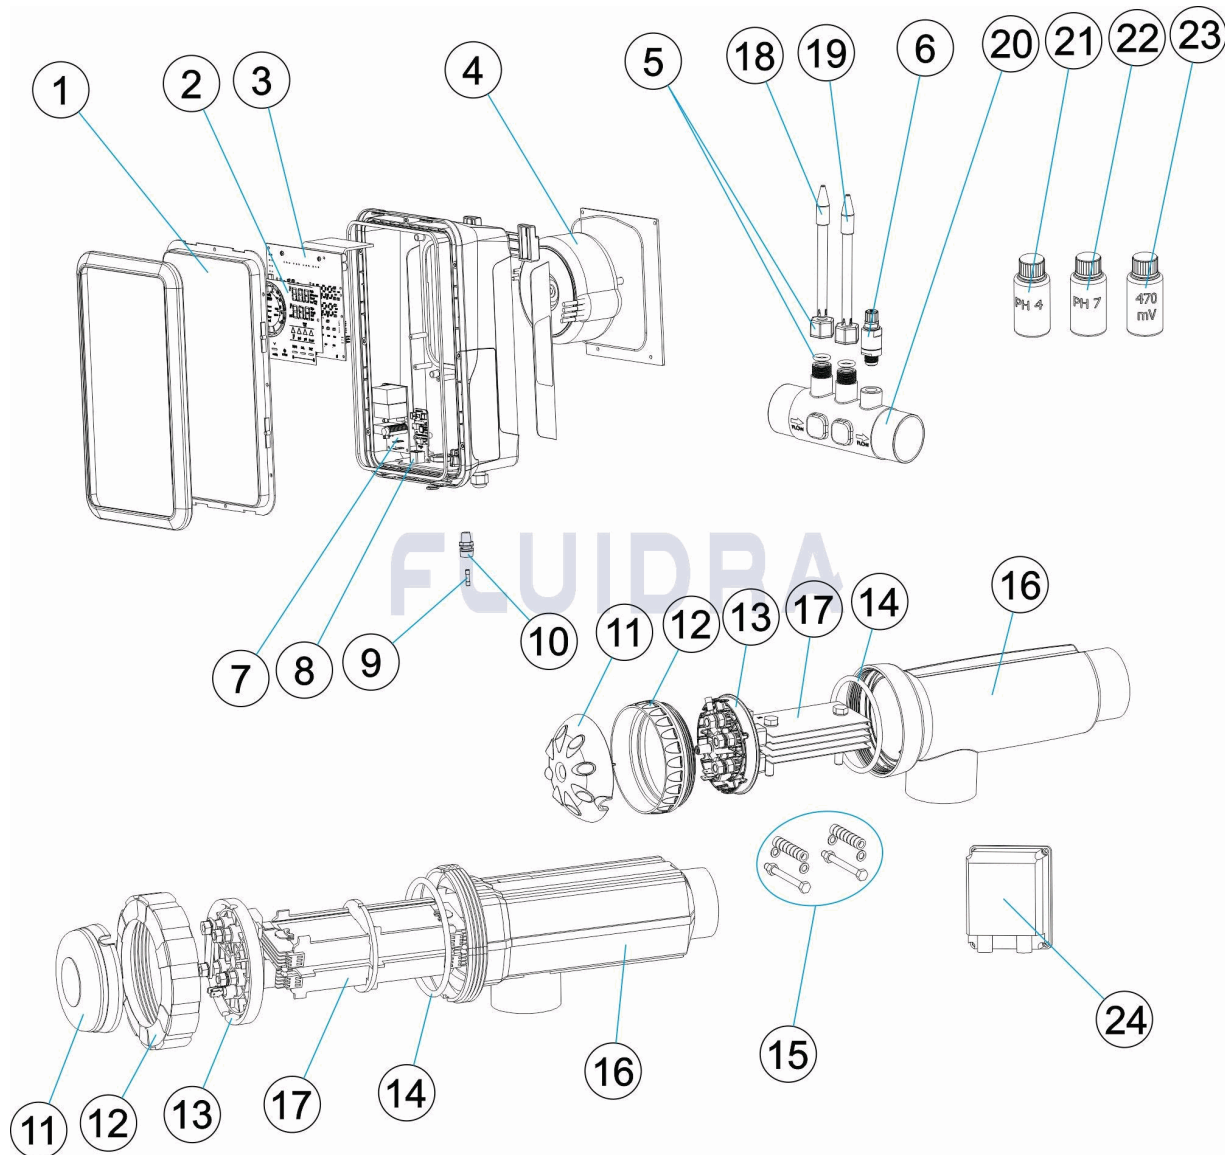

CODICE 71692, 71693, 71694, 71695, 71696

DESCRIZIONE: SMART NEXT

ITALIANO

POS	CODICE	DESCRIZIONE	QUANTITA'	POS	CODICE	DESCRIZIONE	QUANTITA'
1	4408060156	COPERCHIO ANTERIORE NERO		7	4408040292	PBA FILTRO	
2	4408060157	TASTIERA SMART NEXT		8	4408040365	PBA ORP	
3	* 4408040287	CARTA POTENZA SMN-7		9	* 4408041112	FUSIVILE 1A	
3	* 4408040288	CARTA POTENZA SMN-12		9	* 4408041113	FUSIVILE 2A	
3	* 4408040289	CARTA POTENZA SMN-21		9	* 4408041114	FUSIVILE 3A	
3	* 4408040290	CARTA POTENZA SMN-30		9	* 4408041204	FUSIVILE 4A	
3	* 4408040291	CARTA POTENZA SMN-40		10	4408040523	PORTAFUSIBILI 5X20 CORPO	
4	* 4408040265	TRANSFORMATORE POTENZA 110 VA		11	* 4408041117	COPERCHIO PROTEZIONE CONTATTI	
4	* 4408040266	TRANSFORMATORE POTENZA 190 VA		11	* 4408040509	PROTECTORE CONTATTI	
4	* 4408040267	TRANSFORMATORE POTENZA 230 VA		12	* 4408041123	ANELLO FILETTATO CELLA	
4	* 4408040268	TRANSFORMATORE POTENZA 340 VA		12	* 4408040508	GHIERA CHIUSURA CELLA	
4	* 4408040269	TRANSFORMATORE POTENZA 440 VA		13	* 4408040074	ELETTRODI DI RICAMBIO RICHIESTA SOST	
5	* 4408040604	PORTAELETTODO PE 12M/M. X 1/2"		13	* 4408040272	ELETTRODI DI RICAMBIO SOSTEGNO BIP	

* SI FACCIA RIFERIMENTO AL FOGLIO DELLE OSSERVAZIONI